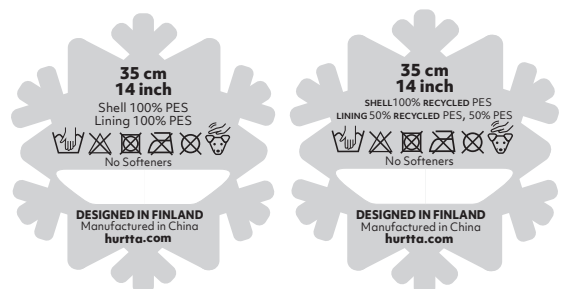

- 100% PES 150D surface fabric
- Waterproof, laminated material: waterproofness up to 10,000mm
- Tearing strength: 15.3N/19.4N
- Taped back and rear seams
- 100% PES technical 180g knitted lining, with a heat-reflecting aluminum foil pattern
- 140g wadding (sizes 30-65) / 120g (size 25)
- On ECO version shell fabric, wadding and belt are made from 100% recycled material. Lining is made from 50% recycled polyester.
- Fluorocarbon-free Rudolf ECO water-repellent treatment
- Both the lining and surface fabric are certified to be safe and free of harmful substances in accordance with the Öko-Tex-standard 100.
- Adjustable back length
- Opening for a harness in sizes 30-65
- Integrated harness in size 25

Warmth

Outdoor temperature between 0°C and -30°C / 30°F and -20°F

Weatherproofness

Water column at least 10 000 mm

Adjustability

Adjustable at least 20% on back length, neck and waist

Visibility

Luminous intensity of reflectors is 400-500 lx/m²