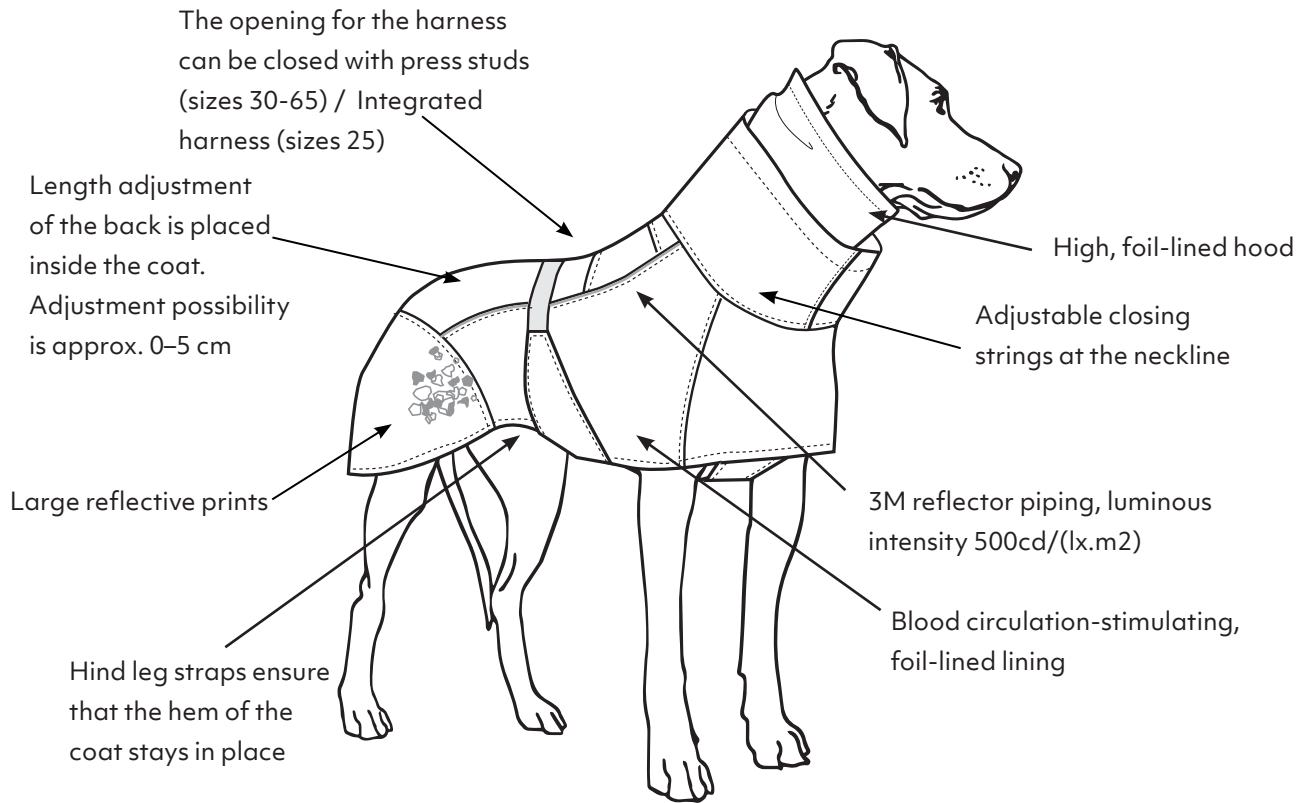

Extreme Warmer

Size:	Breed:
25	Chihuahua, Toy Poodle, Maltese
30	Miniature Pinscher, Tibetan Spaniel, Jack Russell Terrier
35	Border Terrier, Löwchen, Miniature Schnauzer
40	Beagle, Cocker Spaniel, Shetland Sheepdog
45	Spanish Water Dog, Pumi, Pyrenean Shepherd
50	Border Collie, Irish Soft-Coated Wheaten Terrier, Schnauzer
55	Golden Retriever, Welsh Springer Spaniel, Collie
60	Labrador Retriever, Dalmatian, Boxer
65	Giant Schnauzer, Rottweiler, White Swiss Shepherd Dog

Tame the great outdoors.
hurta.com