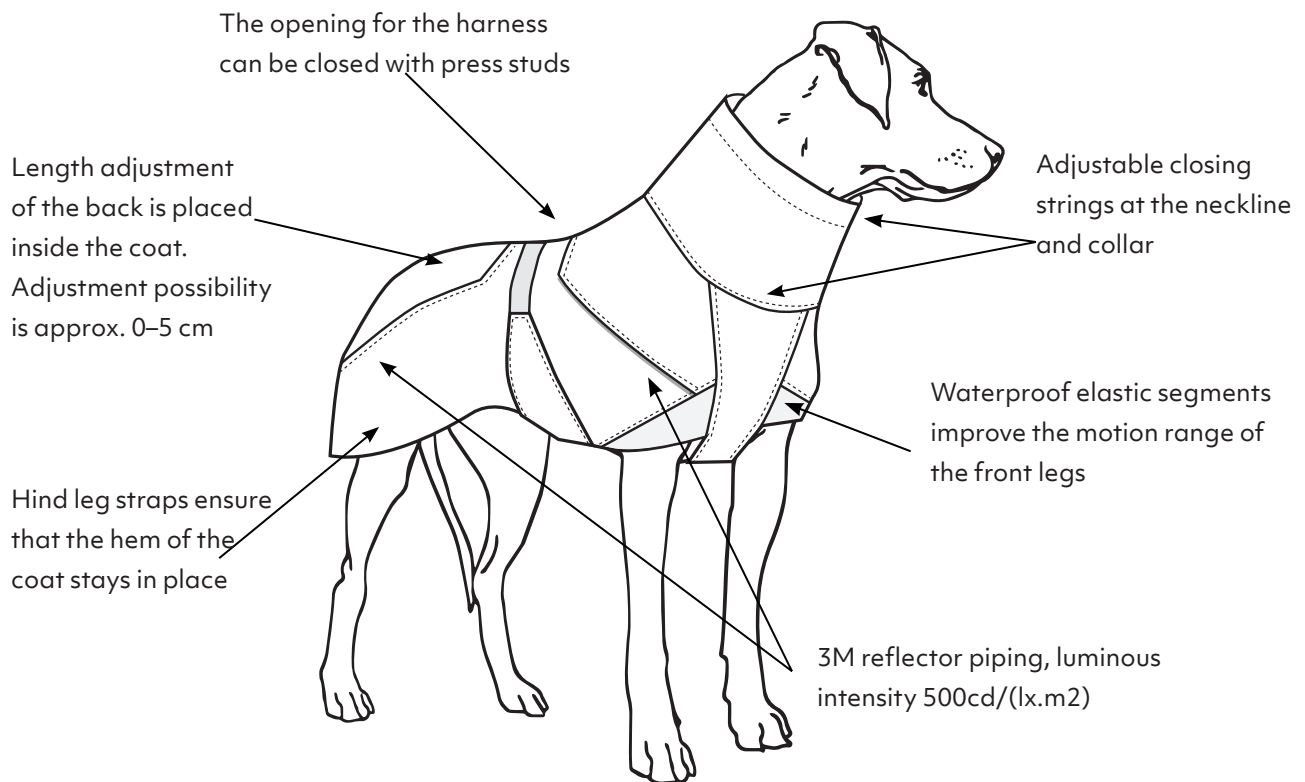

Expedition Parka

Size:	Breed:
20cm / 8"	Chihuahua, Russian Toy, Yorkshire Terrier
25cm / 10"	Chihuahua, Toy Poodle, Papillon
30cm / 12"	Miniature Pinscher, Jack Russell Terrier, Tibetan Spaniel
30XL / 12XL	French Bulldog, Pug
35cm / 14"	Border Terrier, Bichon Frisé, Miniature Schnauzer
35XL / 14XL	French Bulldog, Miniature Bull Terrier
40cm / 16"	Shetland Sheepdog, Cairn Terrier, Cocker Spaniel
40XS / 16XS	Miniature Dachshund
45cm / 18"	Pyrenean Shepherd, Pumi, Nova Scotia Duck Tolling Retriever
45XS / 18XS	Dachshund
50cm / 20"	Border Collie, Irish Soft-Coated Wheaten Terrier, Spanish Water Dog
55cm / 22"	Australian Shepherd, Welsh Springer Spaniel, Collie
60cm / 24"	Labrador Retriever, Bearded Collie, Golden Retriever
65cm / 26"	Rottweiler, Giant Schnauzer, White Swiss Shepherd Dog
70cm / 28"	Bouvier des Flandres, Bernese Mountain Dog, Hovawart
80cm / 32"	Great Dane, Irish Wolfhound

Tame the great outdoors.
hurta.com