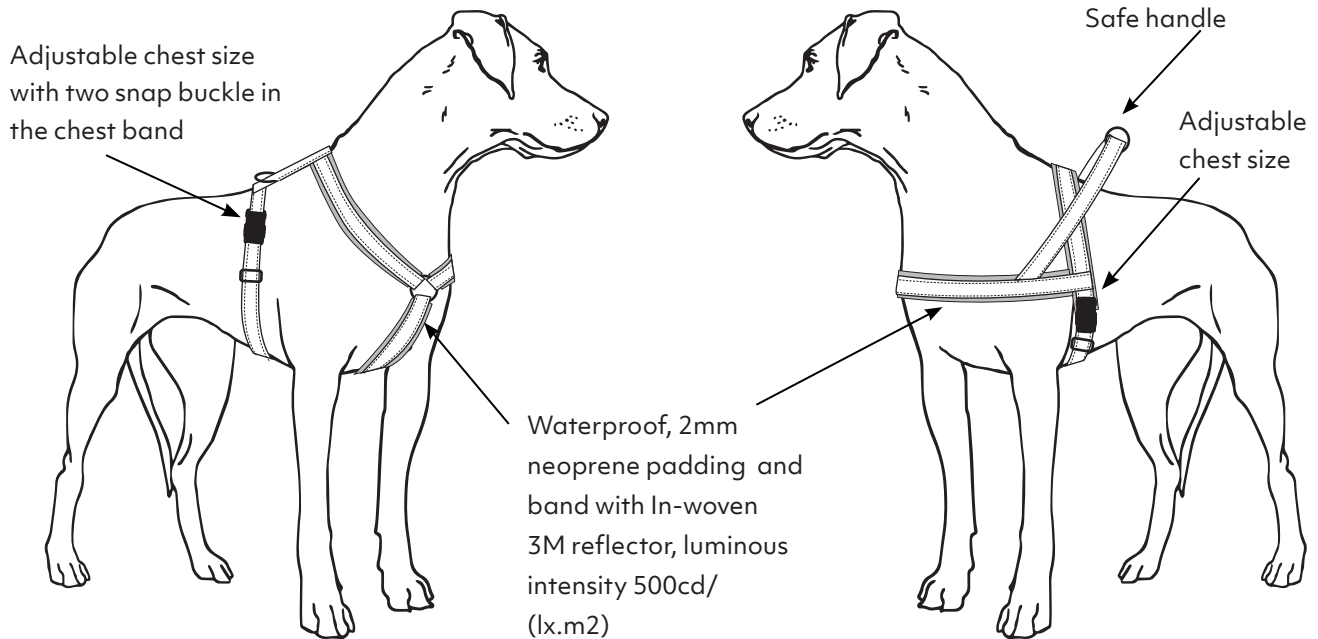

Casual Harnesses

Padded Y-harness and padded harness

Size:	Dog weight: kg/lb	Breed recommendation:
35 cm 14inch	0-3 kg 0- 7 lb	Toy Poodle, Chihuahua, Russian Toy
45 cm 18 inch	3-5 kg 7- 11 lb	Miniature Pinscher, Kaninchen Dachshund, Tibetan Spaniel
55 cm 22 inch	5-8 kg 11-17 lb	Jack Russell Terrier, Miniature Poodle, Bichon Frisé
60 cm 24 inch	5-15 kg 11-30 lb	Shetland Sheepdog, Pug, Drever
70 cm 28 inch	10-15 kg 20-30 lb	Cocker Spaniel, Nova Scotia Duck Tolling Retriever, Whippet
80 cm 32 inch	15-30 kg 30-65 lb	Border Collie, Spanish Water Dog, Welsh Springer Spaniel
90 cm 35 inch	20-40 kg 40-80 lb	Labrador Retriever, Golden Retriever, Giant Schnauzer
100 cm 39 inch	30-50 kg 65-110 lb	Boxer, Pyrenean Mountain Dog, Great Dane

Tame the great outdoors.
hurta.com